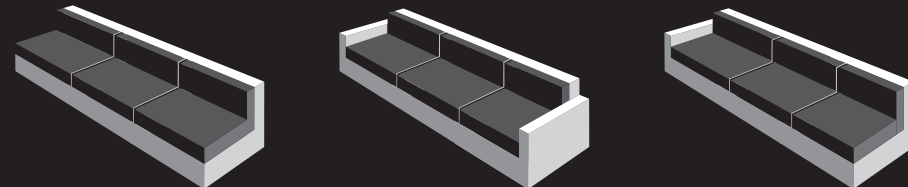

# FINewood

Dimensions:  
(DxH)  
1020 x 820mm

*Refining furniture, since 1977*

Leo.

Available in. (highlighted option/s only)

Single seat

Standard length: 1100mm (Guide only, length is variable)

Double seat

Standard length: 2020mm (Guide only, length is variable)

Double and half seat

Standard length:

Triple seat

Standard length: 2910mm (Guide only, length is variable)

Corner with Chaise

Corner with arm

Ottoman