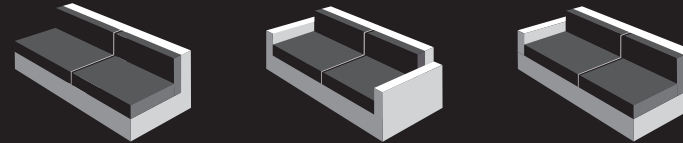

# FINewood

Dimensions:  
(DxH)  
1020 x 820mm

*Refining furniture, since 1977*

Leo.

Available in. (highlighted option/s only)

Single seat

Standard length: 1100mm (Guide only, length is variable)

Double seat

Standard length: 2020mm (Guide only, length is variable)

Double and half seat

Standard length:

Triple seat

Standard length: 2910mm (Guide only, length is variable)

Corner with Chaise

Corner with arm

Ottoman