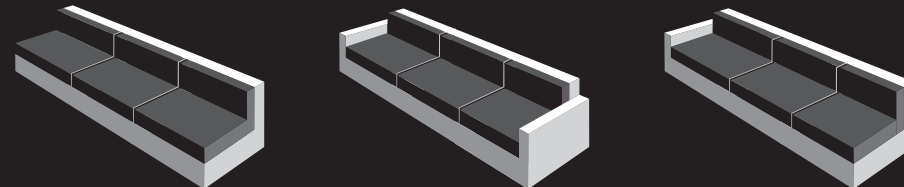

# FINewood

Clevedon.

Dimensions:  
(DxH)  
960 x 840mm

*Refining furniture, since 1977*

Available in. (highlighted option/s only)

Single seat

Standard length: 940mm (Guide only, length is variable)

Double seat

Standard length: 1660mm (Guide only, length is variable)

Double and half seat

Standard length: 1980mm (Guide only, length is variable)

Triple seat

Standard length: 2400mm (Guide only, length is variable)

Corner with Chaise