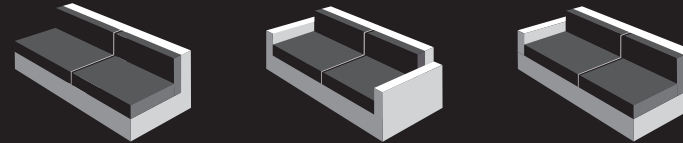

# FINewood

Clevedon.

Dimensions:  
(DxH)  
960 x 840mm

*Refining furniture, since 1977*

Available in. (highlighted option/s only)

Single seat

Standard length: 940mm (Guide only, length is variable)

Double seat

Standard length: 1660mm (Guide only, length is variable)

Double and half seat

Standard length: 1980mm (Guide only, length is variable)

Triple seat

Standard length: 2400mm (Guide only, length is variable)

Corner with Chaise