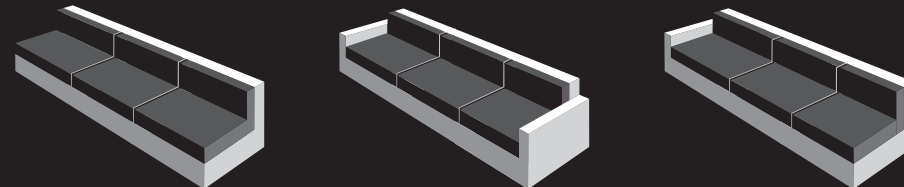

FINewood

Dimensions:
(DxH)
900 x 960mm

Arthur.

Refining furniture, since 1977

Available in. (highlighted option/s only)

Single seat

Standard length: 1150mm (Guide only, length is variable)

Double seat

Standard length: 1750mm (Guide only, length is variable)

Double and half seat

Standard length: 2050mm (Guide only, length is variable)

Triple seat

Standard length: 2370mm (Guide only, length is variable)

Corner with Chaise