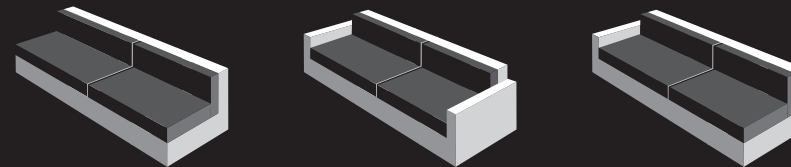

FINewood

Dimensions:
(DxH)
900 x 960mm

Arthur.

Refining furniture, since 1977

Available in. (highlighted option/s only)

Single seat

Standard length: 1150mm (Guide only, length is variable)

Double seat

Standard length: 1750mm (Guide only, length is variable)

Double and half seat

Standard length: 2050mm (Guide only, length is variable)

Triple seat

Standard length: 2370mm (Guide only, length is variable)

Corner with Chaise