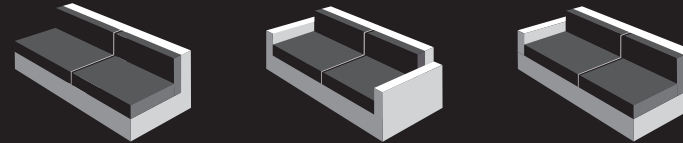

FINewood

Dimensions:
(DxH)
900 x 960mm

Arthur.

Refining furniture, since 1977

Available in. (highlighted option/s only)

Single seat

Standard length: 1150mm (Guide only, length is variable)

Double seat

Standard length: 1750mm (Guide only, length is variable)

Double and half seat

Standard length: 2050mm (Guide only, length is variable)

Triple seat

Standard length: 2370mm (Guide only, length is variable)

Corner with Chaise